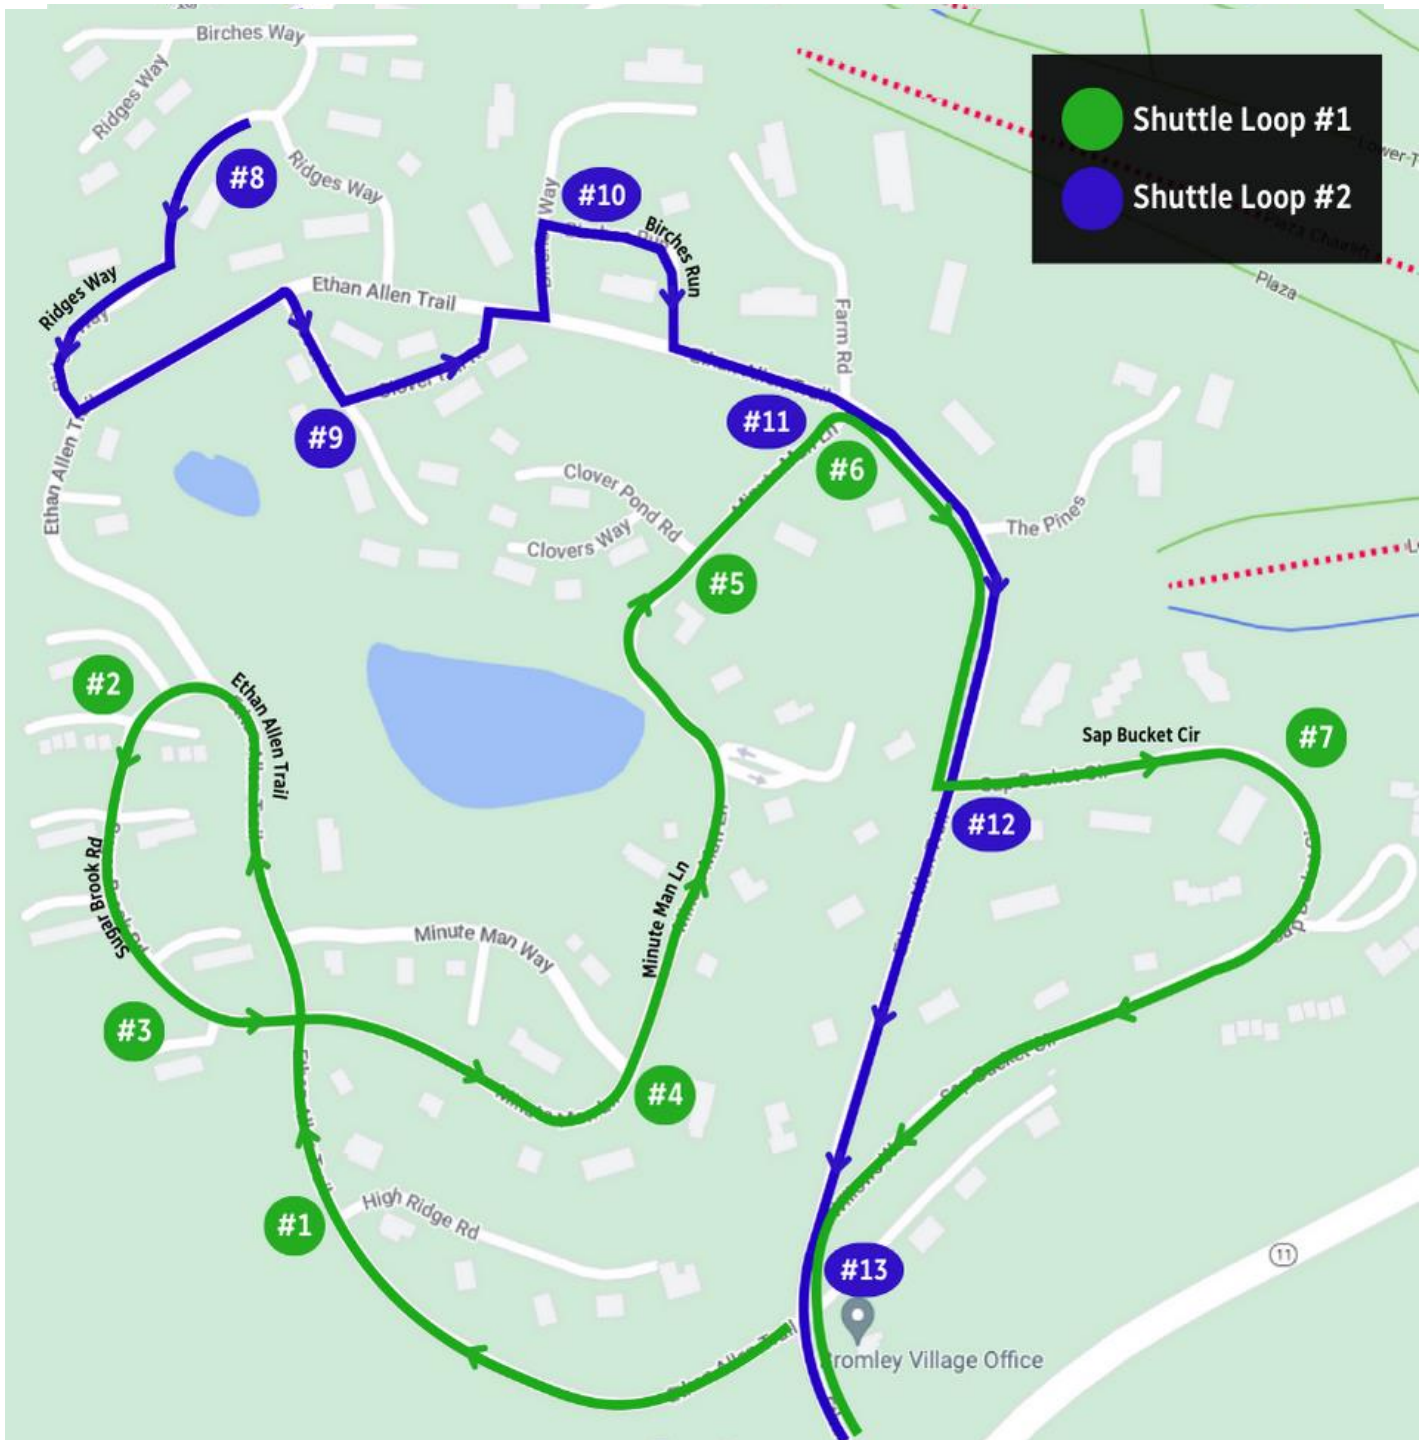

Bromley Village Shuttle Loops - #1 & #2

2023 - 2024

For More Info Please Visit Bromley.com or call:

Bromley Property Services: 802-824-5458 - Option #6

Stormy Weather May Affect Schedule - Please call the Office for more Information